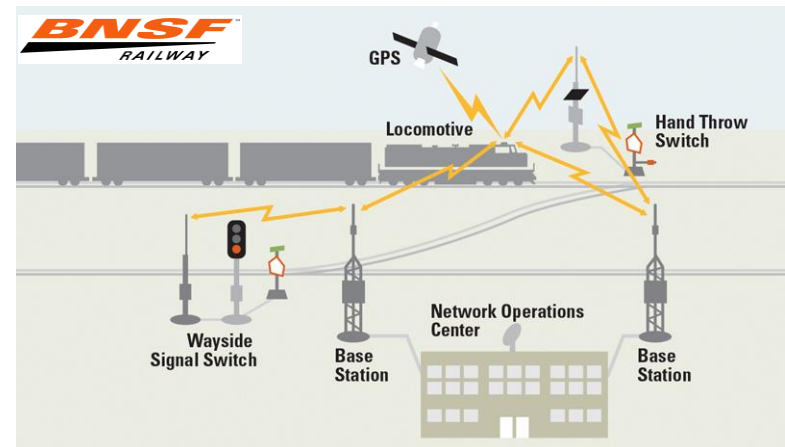

Machine Control / Machine Automation

- Precision Agriculture
- Dredging
- Construction
- Mining

Transportation & Logistics

- Positive Train Control (PTC)
 - Including RTK base station networks
- RTG Cranes
- Precision Material Handling Systems

Unmanned Aerial Vehicles (UAVs)

- Aerial Mapping (PPK)
- Volumetric Survey for Mining & Aggregates (PPK)
- Precision Agriculture
- Inspection
- Construction

Why Septentrio?

Septentrio GNSS Products for Professional Markets