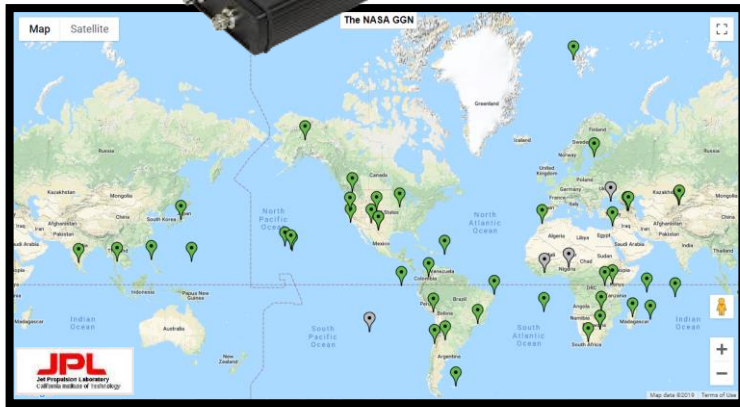

- GNSS Reference Station Networks
  - RTK, SSR, PPP Augmented Corrections
- Earthquake Early Warning & Tectonic Plate Monitoring
- Ionospheric monitoring
- High-precision GNSS Time Transfer