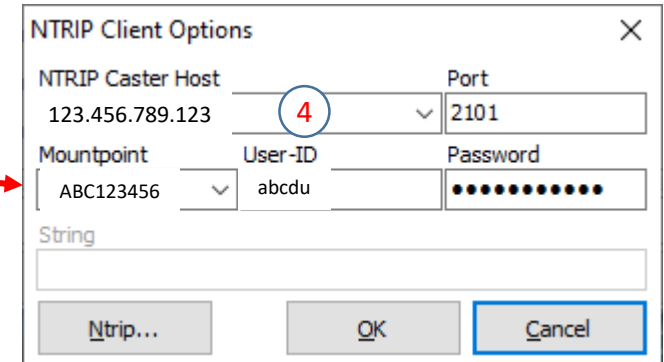

Setting STRSVR of RTKLIB