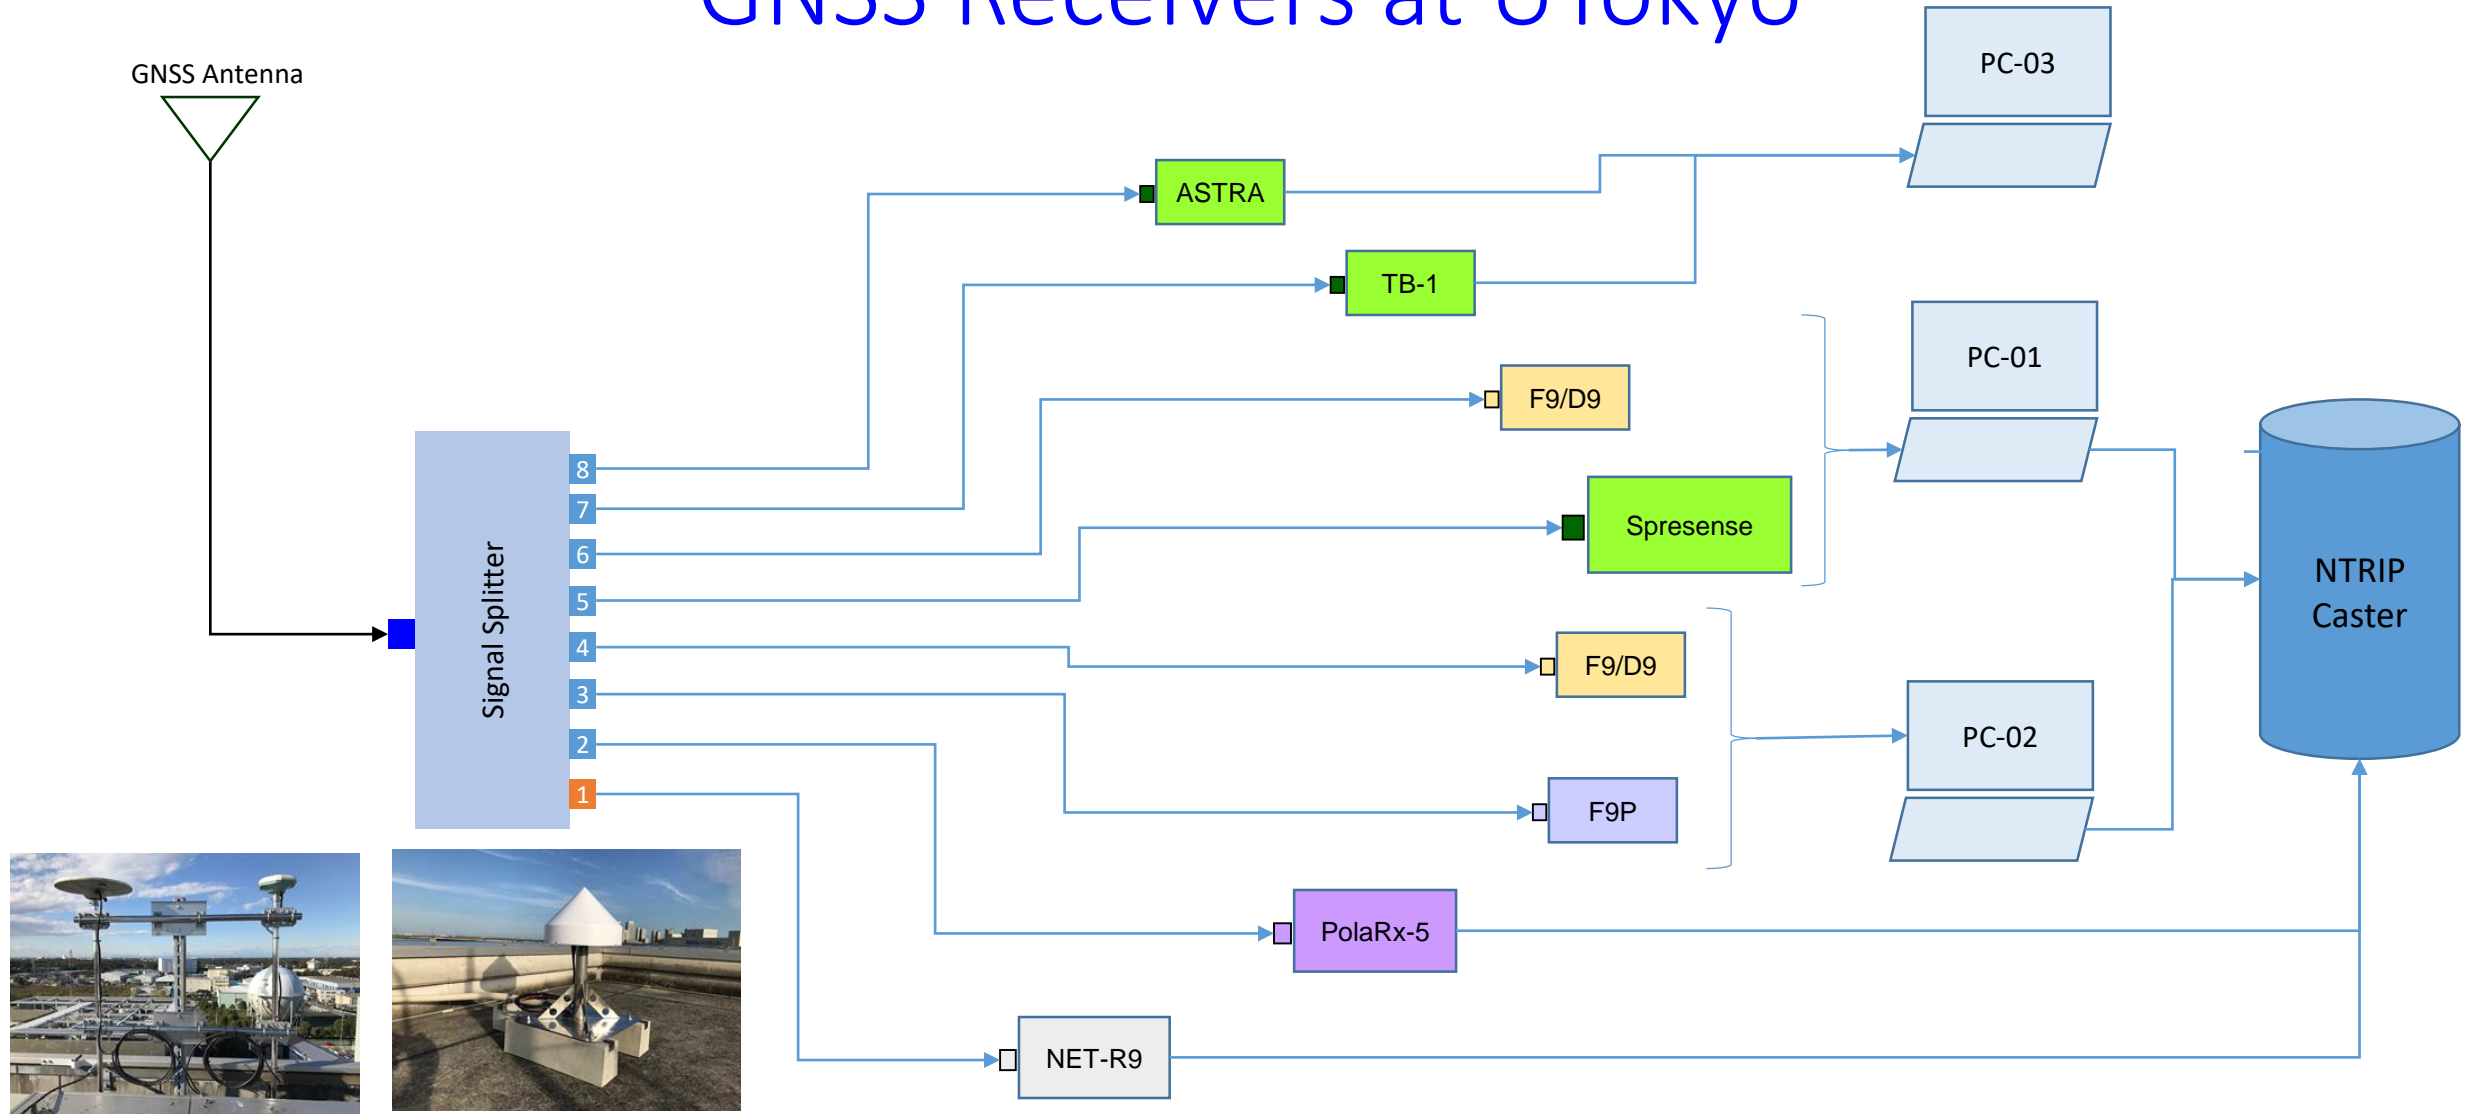

# How to Access GNSS Receiver Data at UTokyo?

Dinesh Manandhar

Center for Spatial Information Science

The University of Tokyo

Contact Information: [dinesh@csis.u-tokyo.ac.jp](mailto:dinesh@csis.u-tokyo.ac.jp)

# GNSS Receivers at UTokyo

# RTKLIB Files in BIN Folder

Windows (C:) > GNSS > RTKLIB > RTKLIB\_bin-rtklib\_2.4.3 > bin

Name	Type	Size	Date modified
convbin	Application	2,392 KB	2020/05/03 8:14 PM
crx2rnx	Application	79 KB	2020/05/03 8:14 PM
gzip	Application	90 KB	2020/05/03 8:14 PM
pos2kml	Application	483 KB	2020/05/03 8:14 PM
rx2rtkp	Application	2,719 KB	2020/05/03 8:14 PM
rx2rtkp_win64	Application	973 KB	2020/05/03 8:14 PM
rtkconv	Application	5,751 KB	2020/05/03 8:14 PM
rtkget	Application	3,544 KB	2020/05/03 8:14 PM
rtklaunch	Application	3,799 KB	2020/05/03 8:14 PM
rtknavi	Application	7,023 KB	2020/05/03 8:14 PM
rtknavi_mkl	Application	7,566 KB	2020/05/03 8:14 PM
rtknavi_win64	Application	7,567 KB	2020/05/03 8:14 PM
rtkplot	Application	7,390 KB	2020/05/03 8:14 PM
rtkpost	Application	6,444 KB	2020/05/03 8:14 PM
rtkpost_mkl	Application	6,444 KB	2020/05/03 8:14 PM
rtkpost_win64	Application	8,578 KB	2020/05/03 8:14 PM
rtkvideo	Application	10,656 KB	2020/05/03 8:14 PM
rtkvplayer	Application	10,574 KB	2020/05/03 8:14 PM
srctblbrows	Application	4,286 KB	2020/05/03 8:14 PM
strsvr	Application	4,395 KB	2020/05/03 8:14 PM
tar	Application	164 KB	2020/05/03 8:14 PM
teqc	Application	940 KB	2020/05/03 8:14 PM
wget	Application	395 KB	2020/05/03 8:14 PM