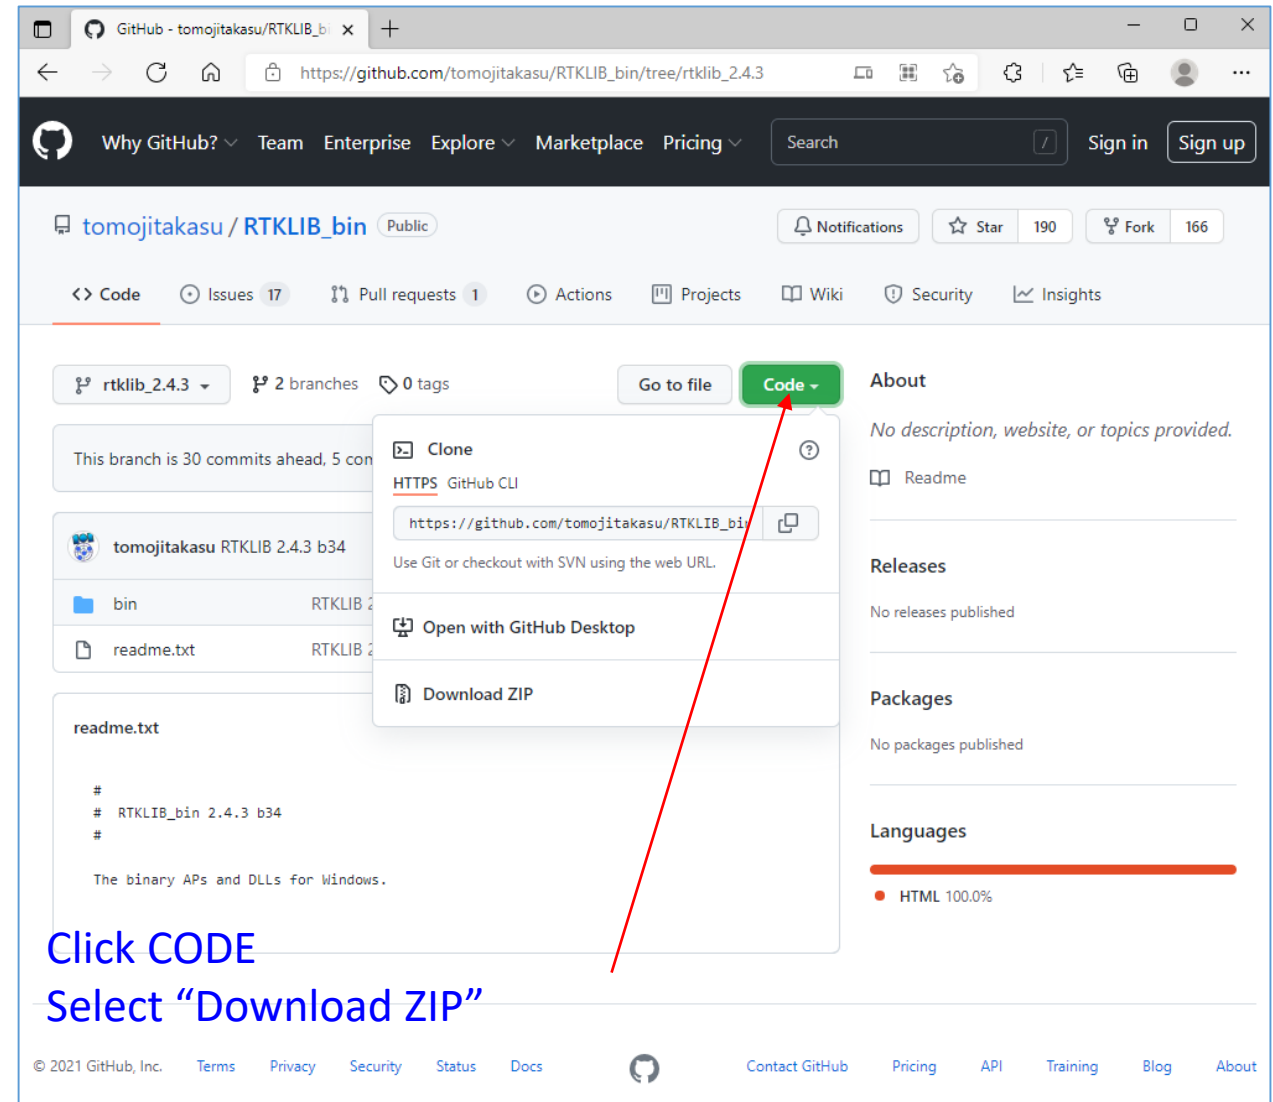

Installation of RTKLIB

- Download RTKLIB software
  - Version 2.4.3b34
  - Main Page: <http://www.rtklib.com/>
  - Windows Binary Files:
    <https://github.com/tomojitakasu/RTKLIB_bin/tree/rtklib_2.4.3>
  - Download the ZIP file to a PC
  - Unzip the folder to a working directory in the PC
  - Now go to unzipped folder
    - It may be something like rtklib_2.4.3
  - Go to “bin” folder

Click CODE
Select “Download ZIP”